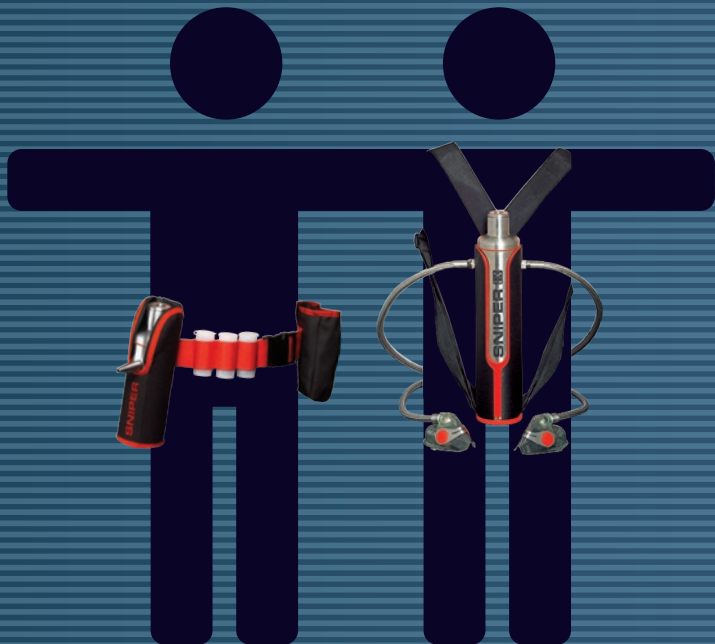

portable
collection

((
meduse sniper))
water pipes collection

sniper / minisniper details

portable
collection

naked sniper
40 cm / 15,7" ▮

minisniper
23 cm / 9" ▮

sniper
40 cm / 15,7" ▮

((portable collection))

The unique collection of all-metal water pipes-shishas is launching on the market so far unprecedented idea: a travel Shisha, which stands the operation in difficult conditions. The collection of Sniper models transforms the water pipe enjoyment into a brand new context: it moves the favourite activity out of home to any place possible while keeping all the comfort. Thus, Sniper turns out into an ideal companion on the beach, at sea, in the desert or in the mountains, ...It embodies a modern, dynamic and flexible person who is always on the move.

The extravagant futuristic design of the "Portable collection" is based on industrial elements, minimalist trends and the elegance of high quality steel, which is shaped with precision by cutting edge hi-tech production methods.

The Sniper shisha is provided with one or two hoses (Sniper Duality). The model Mini Sniper is offered without a hose (with a screw tip) or with one hose (Mini Sniper flex).

www.medusepipes.com

www.medusedesign.com